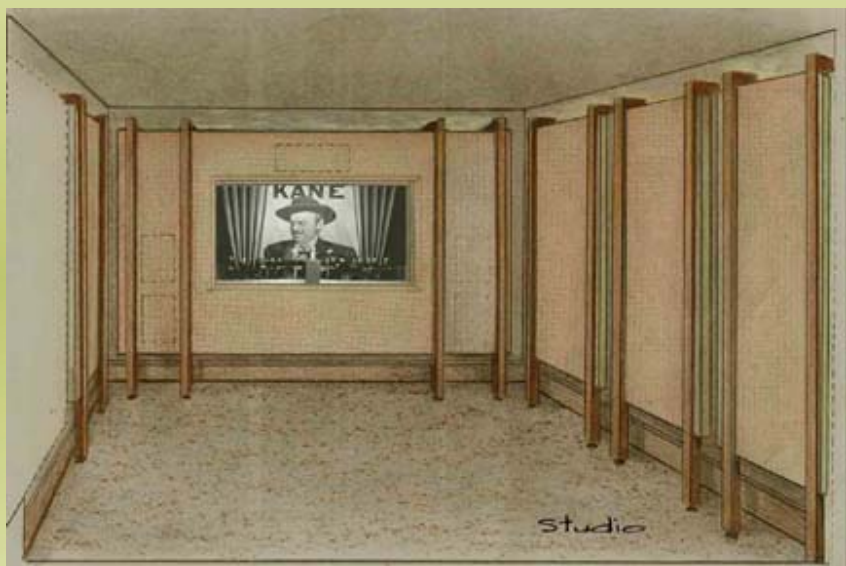

Lofty Editions combines elegant detailing, optimal sound performance and easy one-week installation at a truly affordable price. Complete rooms priced from 35,000.00 to 45,000.00 with audio/video and seating included!

Lofty Editions Theatres The Performance series

The Lofty Editions series of modular theatres is entirely fabricated and installed by us! There are many options to customize the style and audio/video performance level.

- **Selection of nine colors and textures for the acoustic wall fabric**
- **Choice of three finishes for the wood details**
- **Eight different theatre seats to choose from (four seats included in package) with a variety of leathers and micro-suedes.**