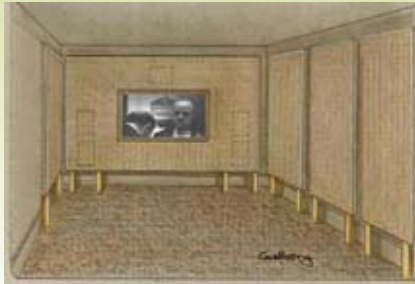

Lofty Editions combines elegant detailing, optimal sound performance and easy one-week installation at a truly affordable price. Complete rooms priced from 35,000.00 to 45,000.00 with audio/video and seating included!

Lofty Editions Theatres The Performance series

The Lofty Editions series of modular theatres is entirely fabricated and installed by us! There are many options to customize the style and audio/video performance level.

- **Selection of nine colors and textures for the acoustic wall fabric**
- **Choice of three finishes for the wood details**
- **Eight different theatre seats to choose from (four seats included in package) with a variety of leathers and micro-suedes.**

The Studio Theatre

- Video plasma screen or front projection system.
 - Available with lighting packages and accessories to enhance the ambiance.
 - 5.1 Surround Sound audio system
 - No onsite construction needed.
-
- Pricing: \$35,000 - \$45,000 installed