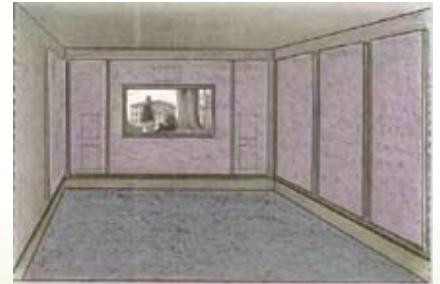

The Pavilion Theatre

[Learn more:](#)