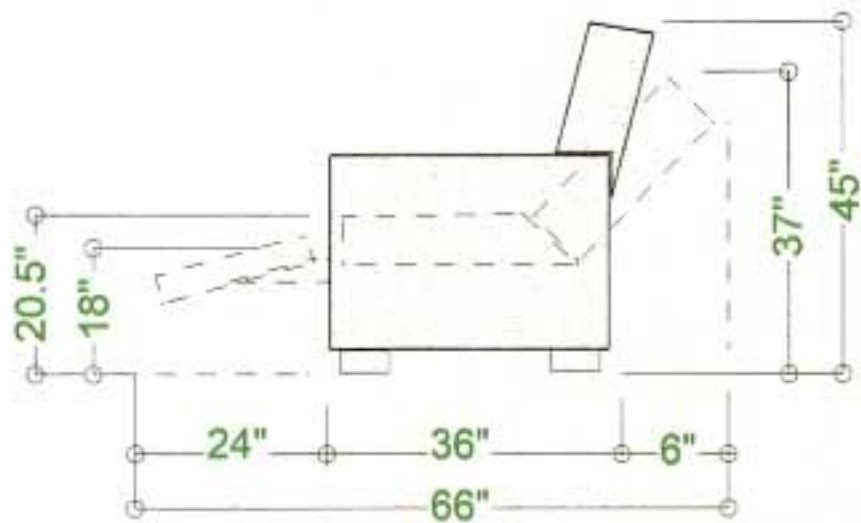

FULL CINEMA LOUNGER

LEFT ARM LOUNGER

NO ARM SECTION

RIGHT ARM LOUNGER

BASIC LOVESEAT COMBINATION

LOUNGER ROW CONFIGURATION

CONTINUING ADDTL SEATS

LOUNGER ARM OPTIONS