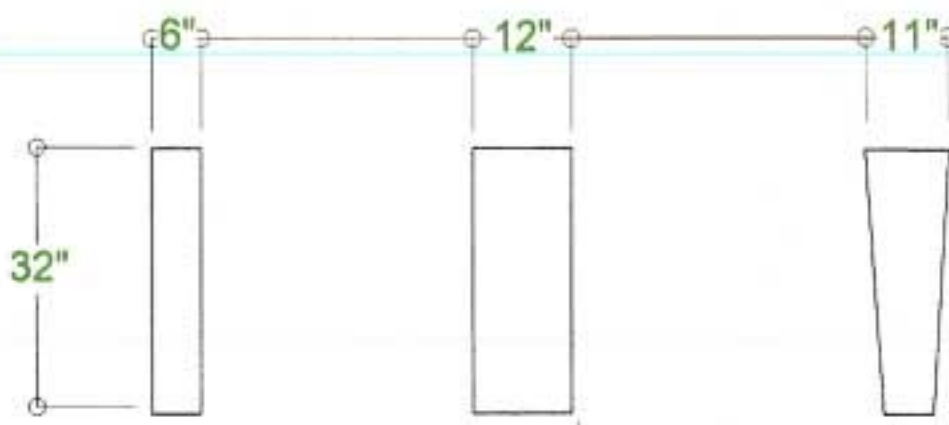

FULL CINEMA LOUNGER

LEFT ARM LOUNGER

NO ARM SECTION

RIGHT ARM LOUNGER

BASIC LOVESEAT COMBINATION

LOUNGER ROW CONFIGURATION

CONTINUING ADDTL SEATS

LOUNGER ARM OPTIONS