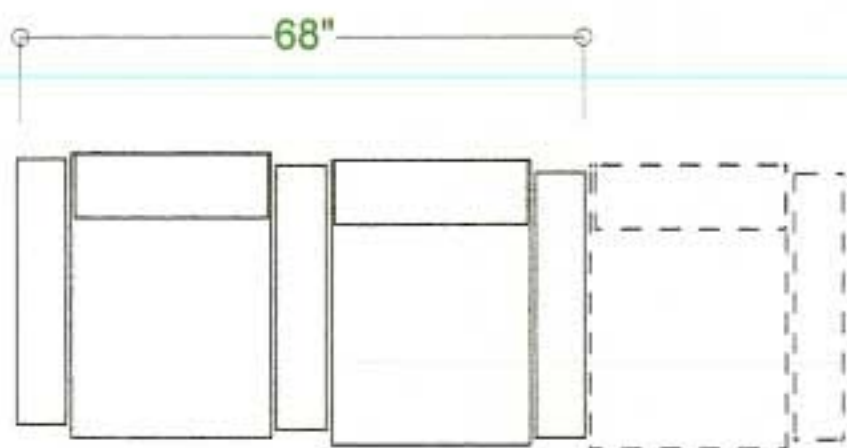

FULL CINEMA LOUNGER

LEFT ARM LOUNGER

NO ARM SECTION

RIGHT ARM LOUNGER

BASIC LOVESEAT COMBINATION

LOUNGER ROW CONFIGURATION

CONTINUING ADDTL SEATS

LOUNGER ARM OPTIONS